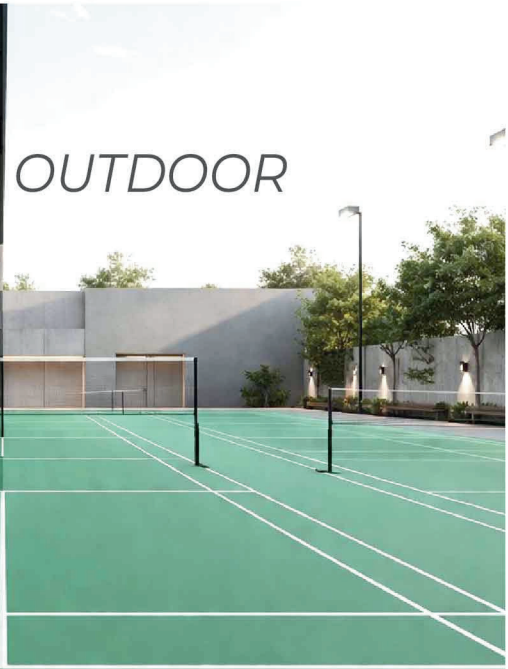

INDOOR

OUTDOOR

พื้นโพลียูรีเทน (PU)

พื้นยางสังเคราะห์ที่มอบความยืดหยุ่นและ
ความปลอดภัยสูงสุด ด้วยระบบชั้นแรงกระแทก
ช่วยลดความเสี่ยงในการบาดเจ็บ ดูแลรักษาง่าย
ด้วยพื้นผิวไร้รอยต่อ พร้อมสีให้เลือกหลากหลาย
ตามความต้องการ

PU System 3mm

Type of court/field	Polyurethane
Environment	Indoor and Outdoor
Application Method	Coating
Thickness	PU 3 mm
Certificate	KS MARK, IAAAF

PU System 7mm

Type of court/field	Polyurethane
Environment	Indoor
Application Method	Self-Levelling
Thickness	Sportmat Rubber 5 mm + PU 2 mm