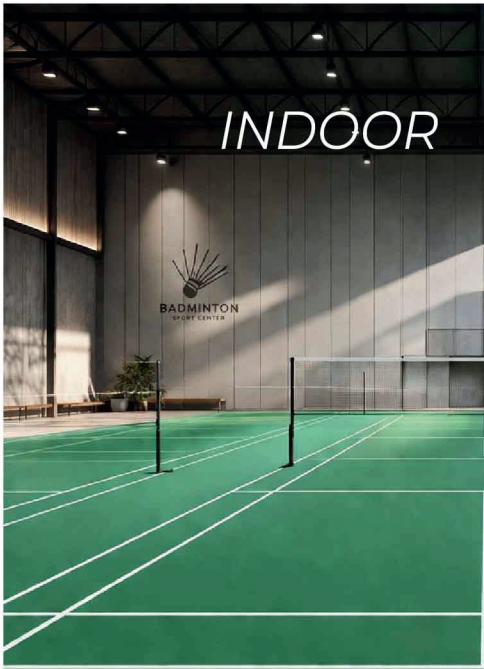

INDOOR

OUTDOOR