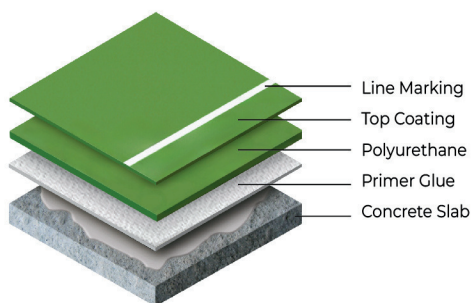

PU System 3mm

Type of court/field	Polyurethane
Environment	Indoor and Outdoor
Application Method	Coating
Thickness	PU 3 mm
Certificate	KS MARK, IAAAF