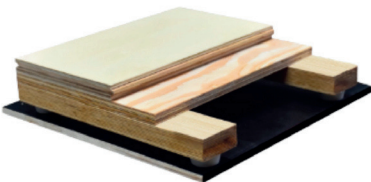

### Biomass Macwood

Panel Material	25 mm Biomass macwood panel
Keel Material	BPC keel structure
Force reduction	61%
Vertical deformation	2.7 mm
Ball rebound	95%
Slip resistance	100
Rolling Load	0.30 mm