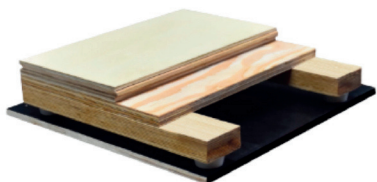

### Biomass Macwood

Panel Material	25 mm Biomass macwood panel
Keel Material	BPC keel structure
Force reduction	61%
Vertical deformation	2.7 mm
Ball rebound	95%
Slip resistance	100
Rolling Load	0.30 mm

### Multi-Layer Hardwood

Panel Material	18 mm Multi-Layer Hardwood Panel
Keel Material	LVL elastic single keel
Force Reduction	57%
Vertical Deformation	2.7 mm
Rolling Load	0.30 mm
Slip Resistance	95
Ball Rebound	94%

## Multi-Layer Hardwood Pro

Panel Material	18 mm Multi-Layer Harwood Panel
Keel Material	LVL elastic dual keel
Force Reduction	57%
Vertical Deformation	2.7 mm
Rolling Load	0.30 mm
Slip Resistance	95
Ball Rebound	94%