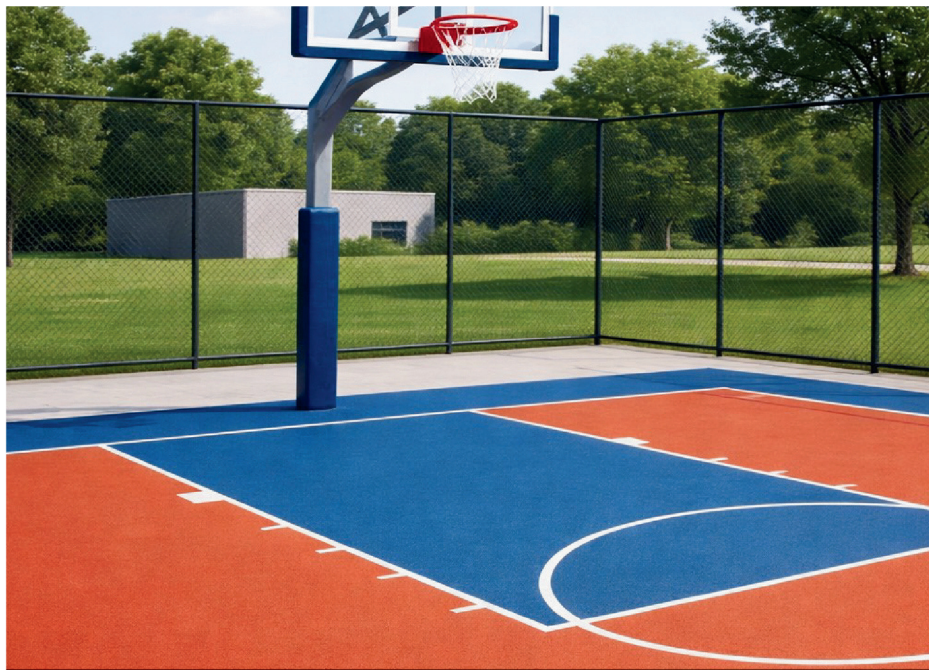

พื้นโพลียูรีเทน (PU) พื้นยางสังเคราะห์ที่มอบความยืดหยุ่นและความปลอดภัยสูงสุด ด้วยระบบชั้นแรงกระแทกช่วยลดความเสี่ยงในการบาดเจ็บ ดุแลรักง่ายด้วยพื้นผิวไร้รอยต่อ พร้อมสีให้เลือกหลากหลายตามความต้องการ